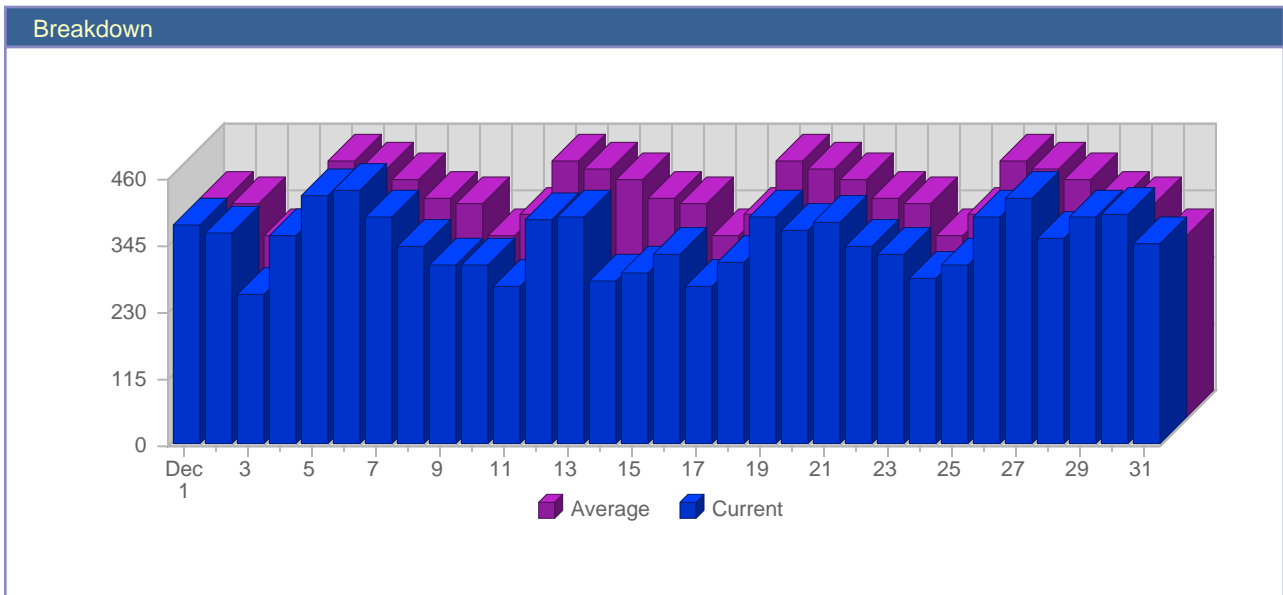

Traffic Reports Visits

Report Description	
Report Description:	Visits during the month of December 2005
Report Range:	Month of December 2005
Report Scope:	Historical Data

Date	Total Visits	Average Visits Historically	Change	Percent of Total Visits
Thu Dec 1st, 2005	379	379.98	+31 ▲	3.48%
Fri Dec 2nd, 2005	366	371.09	-97 ▼	3.37%
Sat Dec 3rd, 2005	258	315.67	-228 ▼	2.37%
Sun Dec 4th, 2005	359	353.93	-110 ▼	3.30%
Mon Dec 5th, 2005	430	445.02	-19 ▼	3.95%
Tue Dec 6th, 2005	441	429.93	+45 ▲	4.05%
Wed Dec 7th, 2005	395	412.72	+57 ▲	3.63%
Thu Dec 8th, 2005	342	379.98	-37 ▼	3.14%
Fri Dec 9th, 2005	312	371.09	-54 ▼	2.87%
Sat Dec 10th, 2005	311	315.67	+53 ▲	2.86%
Sun Dec 11th, 2005	273	353.93	-86 ▼	2.51%
Mon Dec 12th, 2005	389	445.02	-41 ▼	3.58%
Tue Dec 13th, 2005	395	429.93	-46 ▼	3.63%
Wed Dec 14th, 2005	281	412.72	-114 ▼	2.58%
Thu Dec 15th, 2005	297	379.98	-45 ▼	2.73%
Fri Dec 16th, 2005	329	371.09	+17 ▲	3.02%
Sat Dec 17th, 2005	275	315.67	-36 ▼	2.53%
Sun Dec 18th, 2005	317	353.93	+44 ▲	2.91%
Mon Dec 19th, 2005	395	445.02	+6 ▲	3.63%
Tue Dec 20th, 2005	368	429.93	-27 ▼	3.38%
Wed Dec 21st, 2005	385	412.72	+104 ▲	3.54%
Thu Dec 22nd, 2005	343	379.98	+46 ▲	3.15%
Fri Dec 23rd, 2005	327	371.09	-2 ▼	3.01%
Sat Dec 24th, 2005	288	315.67	+13 ▲	2.65%
Sun Dec 25th, 2005	310	353.93	+310 ▲	2.85%
Mon Dec 26th, 2005	393	445.02	+393 ▲	3.61%
Tue Dec 27th, 2005	425	429.93	+425 ▲	3.91%
Wed Dec 28th, 2005	355	412.72	+355 ▲	3.26%
Thu Dec 29th, 2005	395	379.98	+395 ▲	3.63%
Fri Dec 30th, 2005	400	371.09	+400 ▲	3.68%
Sat Dec 31st, 2005	345	315.67	+345 ▲	3.17%
	10,878	10,597		