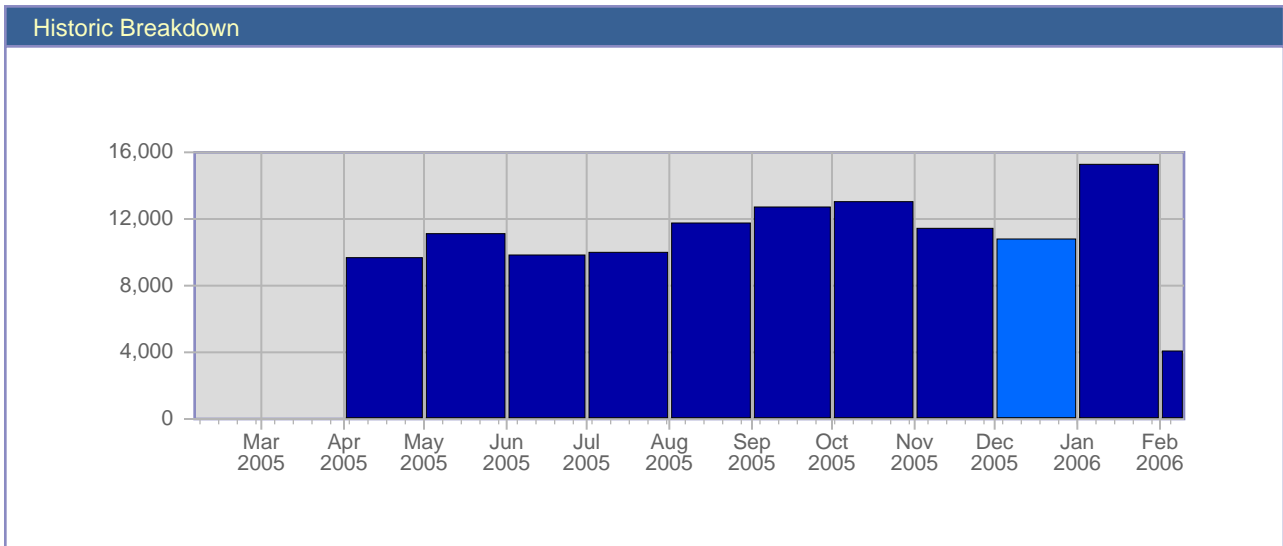

Traffic Reports Visits

Report Description	
Report Description:	Visits during the month of December 2005
Report Range:	Month of December 2005
Report Scope:	Historical Data

Date	Total Visits	Average Visits Historically	Change	Percent of Total Visits
Thu Dec 1st, 2005	379	379.98	+31 ▲	3.48%
Fri Dec 2nd, 2005	366	371.09	-97 ▼	3.37%
Sat Dec 3rd, 2005	258	315.67	-228 ▼	2.37%
Sun Dec 4th, 2005	359	353.93	-110 ▼	3.30%
Mon Dec 5th, 2005	430	445.02	-19 ▼	3.95%
Tue Dec 6th, 2005	441	429.93	+45 ▲	4.05%
Wed Dec 7th, 2005	395	412.72	+57 ▲	3.63%
Thu Dec 8th, 2005	342	379.98	-37 ▼	3.14%
Fri Dec 9th, 2005	312	371.09	-54 ▼	2.87%
Sat Dec 10th, 2005	311	315.67	+53 ▲	2.86%
Sun Dec 11th, 2005	273	353.93	-86 ▼	2.51%
Mon Dec 12th, 2005	389	445.02	-41 ▼	3.58%
Tue Dec 13th, 2005	395	429.93	-46 ▼	3.63%
Wed Dec 14th, 2005	281	412.72	-114 ▼	2.58%
Thu Dec 15th, 2005	297	379.98	-45 ▼	2.73%
Fri Dec 16th, 2005	329	371.09	+17 ▲	3.02%
Sat Dec 17th, 2005	275	315.67	-36 ▼	2.53%
Sun Dec 18th, 2005	317	353.93	+44 ▲	2.91%
Mon Dec 19th, 2005	395	445.02	+6 ▲	3.63%
Tue Dec 20th, 2005	368	429.93	-27 ▼	3.38%
Wed Dec 21st, 2005	385	412.72	+104 ▲	3.54%
Thu Dec 22nd, 2005	343	379.98	+46 ▲	3.15%
Fri Dec 23rd, 2005	327	371.09	-2 ▼	3.01%
Sat Dec 24th, 2005	288	315.67	+13 ▲	2.65%
Sun Dec 25th, 2005	310	353.93	+310 ▲	2.85%
Mon Dec 26th, 2005	393	445.02	+393 ▲	3.61%
Tue Dec 27th, 2005	425	429.93	+425 ▲	3.91%
Wed Dec 28th, 2005	355	412.72	+355 ▲	3.26%
Thu Dec 29th, 2005	395	379.98	+395 ▲	3.63%
Fri Dec 30th, 2005	400	371.09	+400 ▲	3.68%
Sat Dec 31st, 2005	345	315.67	+345 ▲	3.17%
	10,878	10,597		